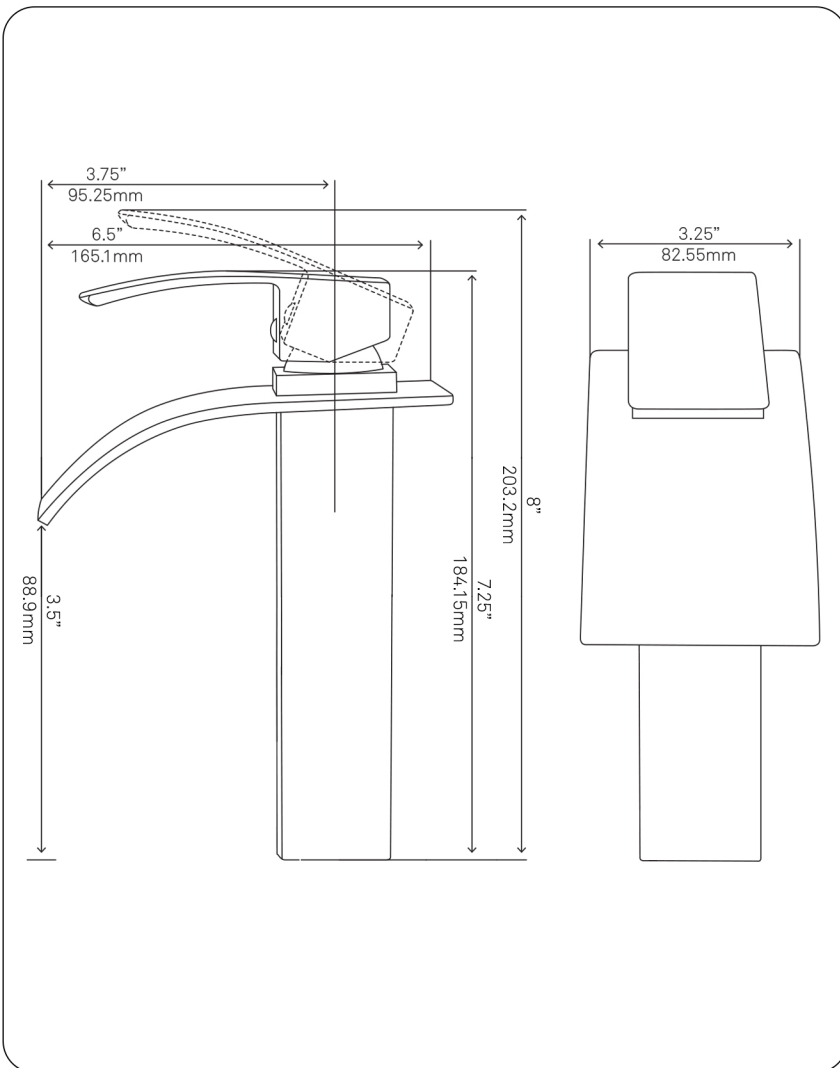

NOTES

Novatto reserves the right (1) to make changes in specifications and materials, and (2) to change or discontinue models, both without notice or obligation. Dimensions are for reference only, see www.NovattoInc.com for finish options and product availability.

Novatto Inc
TOLL FREE 844.404.4242
www.NovattoInc.com